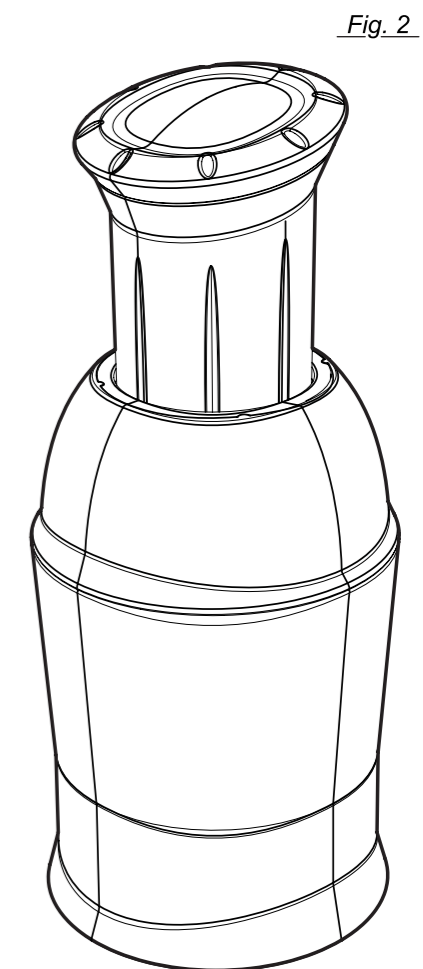

Può un'azienda che trasforma plastica essere ecosostenibile?

La risposta è sì!

Se durante la lavorazione dei materiali è particolarmente attenta al riutilizzo degli scarti. Se utilizza imballi di cartone riciclato. Se utilizza materiali che possono essere riciclati in maniera sicura per l'ambiente. Se si impegna nella suddivisione e smaltimento degli imballaggi. Se rispetta sempre le normative ambientali.

In questo processo Eco-Plast si impegna da sempre ad essere attenta nel rispetto dell'ambiente e la sua conservazione.

Can a plastic injection company be eco-sustainable?

The answer is yes!

When processing material is particularly careful to recycle the scrap. If uses recycled cardboard packaging. If uses materials can be recycled safely to the environment. If undertakes to recycle the scrap on the right way. If undertakes to separate and dispose packaging. Always comply with environmental regulations.

Eco-plast always strives to be careful to respect of the environment and its preservation.

I marchi Biesse e Robex sono stati tra i primi ad affrontare il tema degli accessori da cucina in plastica, sperimentando ed abbinando vari tipi di materiali, partendo dalla plastica, passando per il vetro, l'acciaio ed infine il legno.

Sono state queste esperienze che hanno definito la nostra identità aprendo la strada anche a collaborazioni con designer importanti che hanno offerto il loro prezioso contributo ad un'azienda che continua costantemente ad evolversi.

Soluzioni innovative e funzionali, cura dei particolari e delle forme, questi sono gli obiettivi che ininterrottamente inseguiamo per la realizzazione dei nuovi progetti.