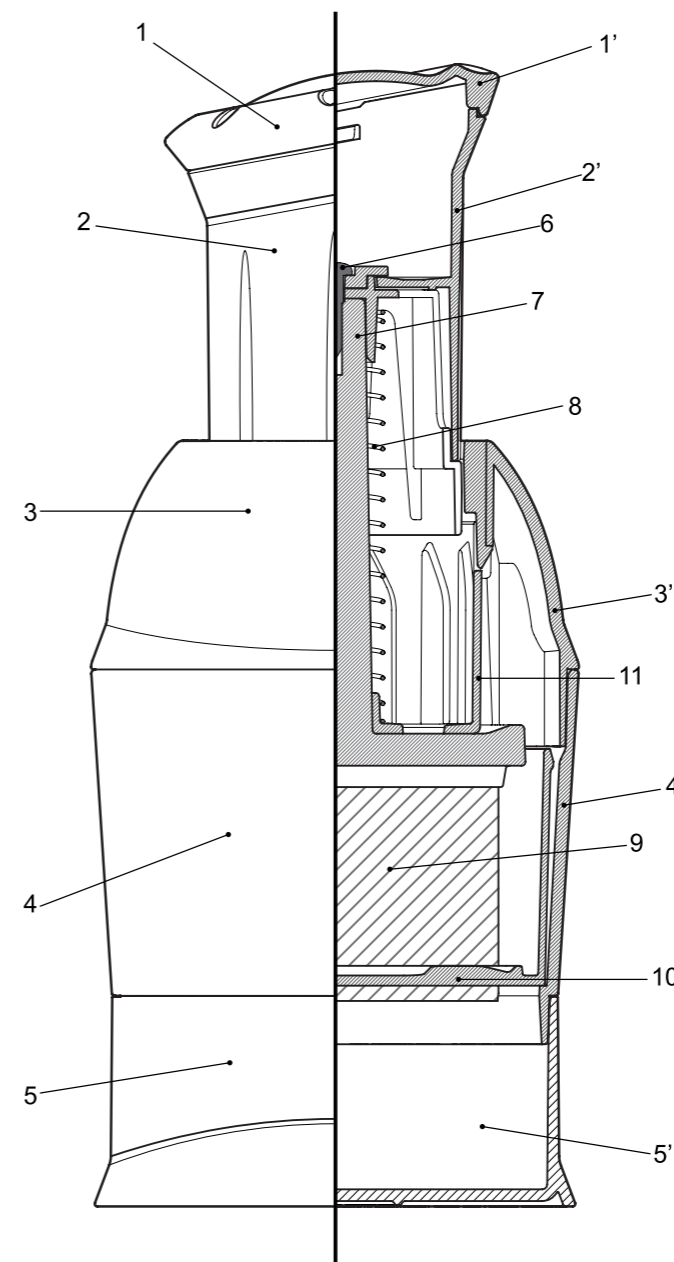

Può un'azienda che trasforma plastica essere ecosostenibile?

La risposta è sì!

Se durante la lavorazione dei materiali è particolarmente attenta al riutilizzo degli scarti. Se utilizza imballi di cartone riciclato. Se utilizza materiali che possono essere riciclati in maniera sicura per l'ambiente. Se si impegna nella suddivisione e smaltimento degli imballaggi. Se rispetta sempre le normative ambientali.

In questo processo Eco-Plast si impegna da sempre ad essere attenta nel rispetto dell'ambiente e la sua conservazione.

Can a plastic injection company be eco-sustainable?

The answer is yes!

When processing material is particularly careful to recycle the scrap. If uses recycled cardboard packaging. If uses materials can be recycled safely to the environment. If undertakes to recycle the scrap on the right way. If undertakes to separate and dispose packaging. Always comply with environmental regulations.

Eco-plast always strives to be careful to respect of the environment and its preservation.

I marchi Biesse e Robex sono stati tra i primi ad affrontare il tema degli accessori da cucina in plastica, sperimentando ed abbinando vari tipi di materiali, partendo dalla plastica, passando per il vetro, l'acciaio ed infine il legno.

Sono state queste esperienze che hanno definito la nostra identità aprendo la strada anche a collaborazioni con designer importanti che hanno offerto il loro prezioso contributo ad un'azienda che continua costantemente ad evolversi.

Soluzioni innovative e funzionali, cura dei particolari e delle forme, questi sono gli obiettivi che ininterrottamente inseguiamo per la realizzazione dei nuovi progetti.